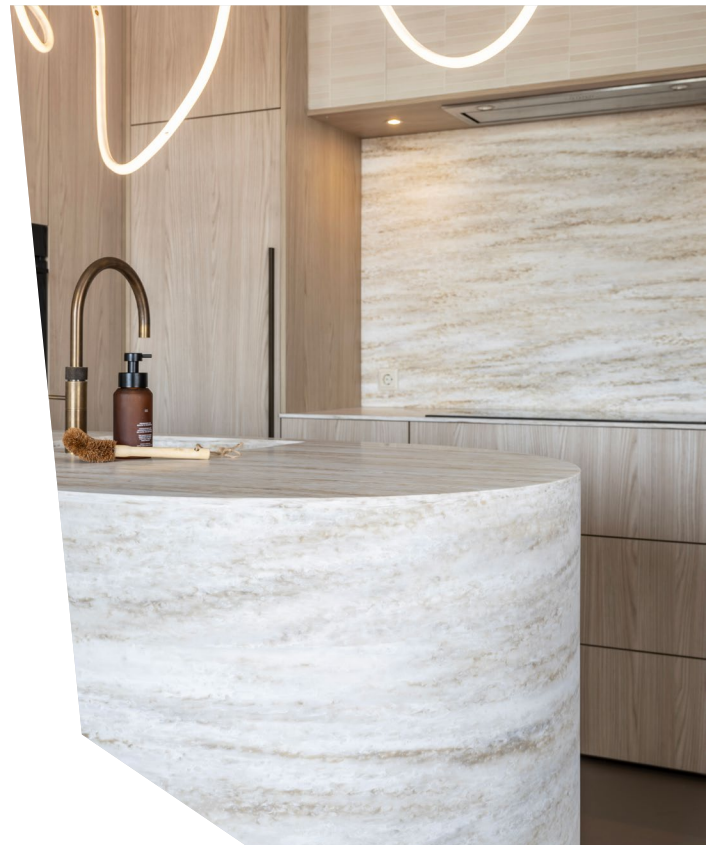

Durasein

A natural feel for a cozy space with Durasein

The Project

BABBET

United Kingdom

Completed 2024

- Sector: Residential
- Designed by: babbet.nl
- Application: Kitchen furniture
- Material: Weathered Wood, DM5002
- Fabrication: Jaap Interieurs

The Challenge

Transforming a dated space into a contemporary abode fit for expat living requires more than just a fresh coat of paint. For Dutch interior designer Babbet Duijkers, it's about infusing life into the atmosphere. Each corner of the apartment went through a meticulous redesign, blending simplicity, natural elements, and distinctive touches.

The Result

One of the standout features is the kitchen peninsula desk, aligned with the meticulous customization aimed at maximizing space and enhancing visual appeal. It showcases the effectiveness of thoughtful design and high-quality materials, as its circular shape seamlessly integrates form and function, enhancing the visual allure of the space.

“We used the same material for the walls and doors as for the bathroom, toilet and kitchen to maintain unity and tranquillity.”

– BABBET

Materials

Babbet sought a material suitable for kitchen use, and given the extensive incorporation of round shapes in the design, it needed to be bendable as well. Additionally, considering the apartment is rented, ease of maintenance was a priority. Combining all these requirements, Durasein® solid surface emerged as the natural choice. It is food-safe, non-toxic, and antibacterial, with the added benefits of scratch repair, colourfulness, and easy cleaning.