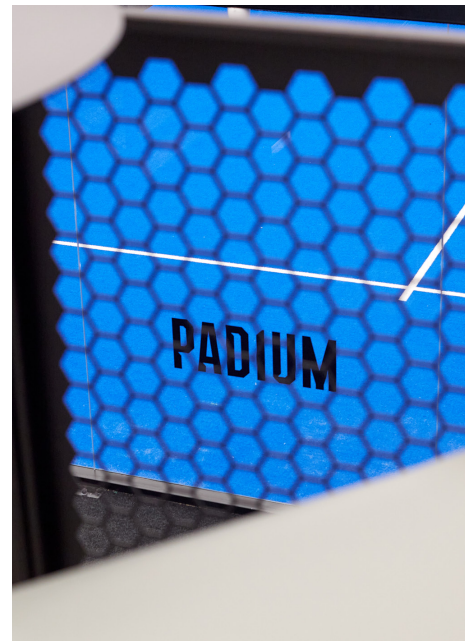

“[Durasein Solid Surface] is durable, sustainable, malleable, slick, on a short lead time and cost-effective.”

– Matt Constantinou

Materials

They specified Durasein Icy Grey for the juice bar, contrasting its lightly streaked and grained look with white subway tiles behind the bar, a darker metal grate on the front of the counter, and a neon sign to keep the space feeling fresh and bright. Durasein Luna was used for the changing room counters and the thermoformed restroom sinks, creating smooth, seamless surfaces that resist scratches and mildew and are easy for the staff to maintain throughout the flow of athletes clamoring for a space on the court or cooling off at the juice bar.

DM5014
Luna
Charming
Collection

PAW095-1
Icy Grey
Balanced
Collection

Durasein in Healthcare

From a performance standpoint, Durasein solid surface is all about durability, food safety, and hygiene. But from an appearance perspective, it's pure eye candy. That combination is what makes it so well suited for hospitality environments, where its beauty, growing color palette, and ease of fabrication free designers to create stylish, distinctive spaces where people want to be, all while maintaining the strictest health and safety codes for visitors. From hospitality to many other markets, see what's possible with Durasein.