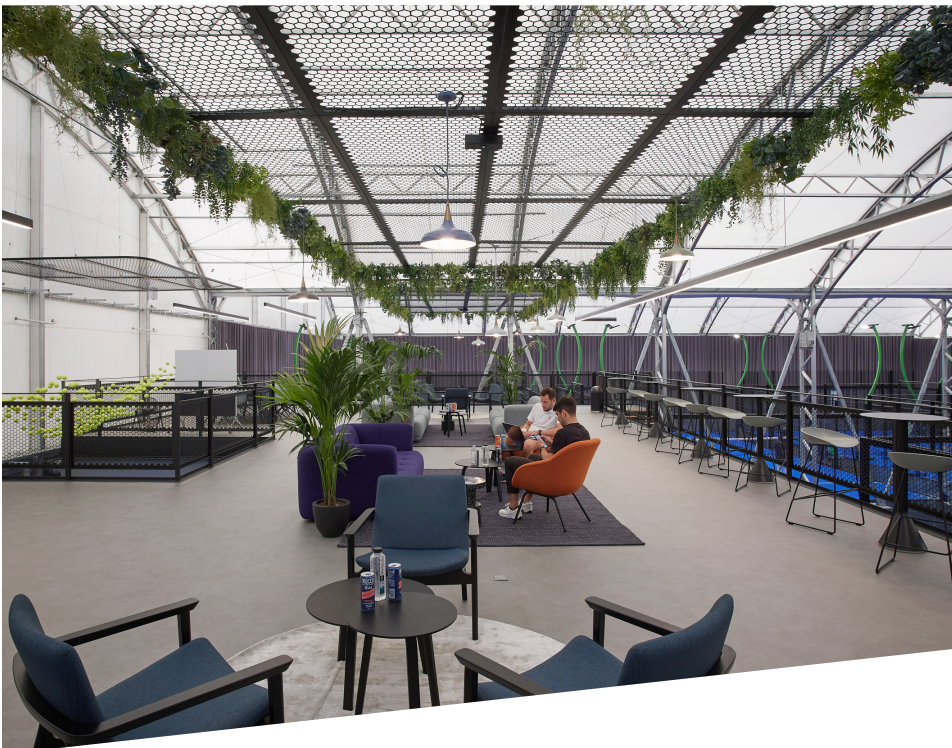

@duraseinsolidsurface
durasein.com
materialbank.com/durasein